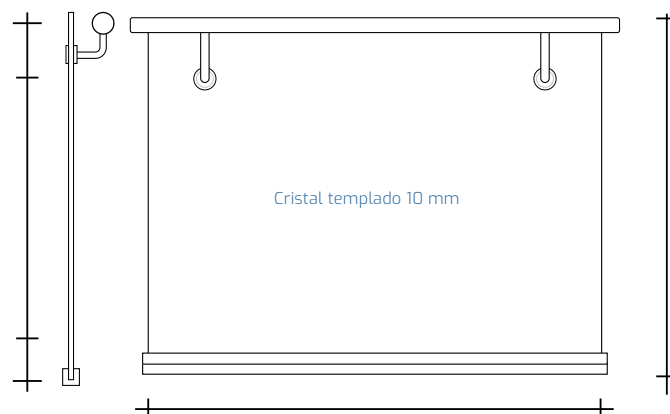

Tipo de acero inoxidable

Tipo 304

C. 18

Uso recomendado

Especial para balcones, terrazas, escaleras y pasillos.

Para condiciones ambientales normales.

A photograph of a staircase with light-colored stone steps and a white wall. A stainless steel handrail is mounted on the wall on the left side of the stairs. A vertical stainless steel post is mounted on the right side of the stairs. A large yellow rounded rectangle is overlaid on the center of the image, containing the text "Pasamanos de acero inoxidable".